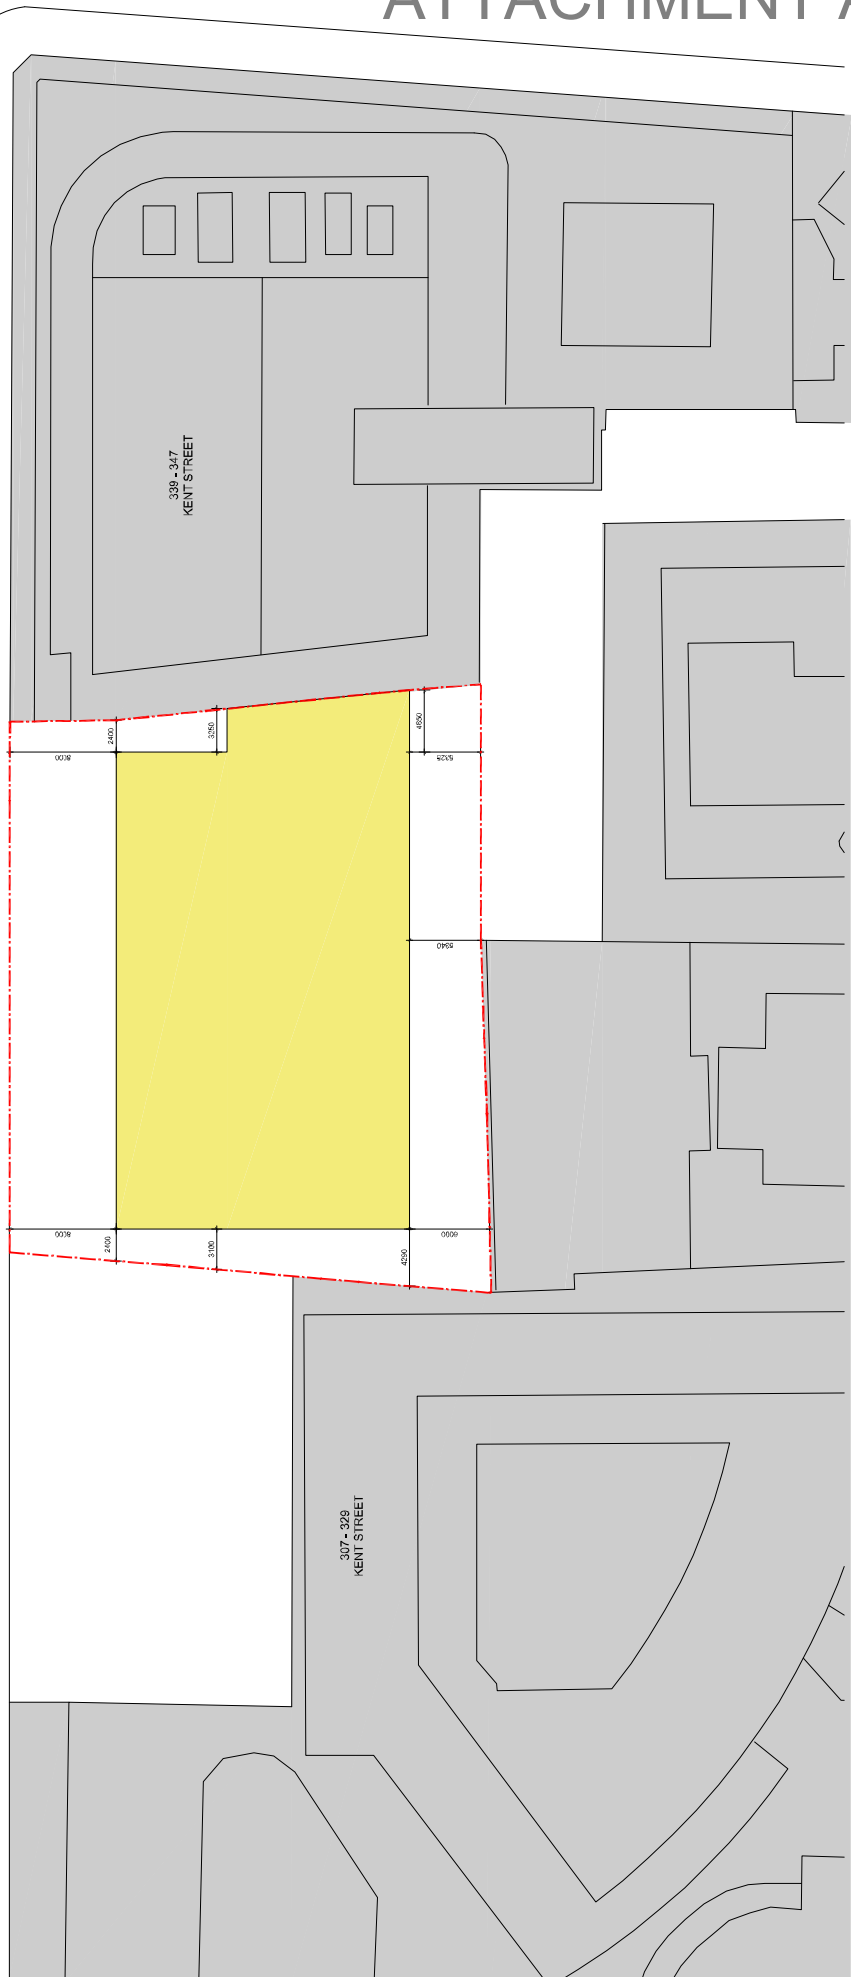

LEGEND:

- SITE BOUNDARY
- INDICATIVE HOTEL

Project No.	213001.00	Scale	1:500
Client	MAYVILLE BAY PTY, LTD.	Drawn	10/10/2021
Project Name	MID RISE LEVEL PLAN - LEVELS 06 TO 14 ENVELOPE FOR APPROVAL SET	Checked	10/10/2021
Project Address	333 KENT STREET	Scale	1:500
Project Description	Development Application	Scale	1:500
Project No.	213001.00	Scale	1:500
Client	MAYVILLE BAY PTY, LTD.	Drawn	10/10/2021
Project Name	MID RISE LEVEL PLAN - LEVELS 06 TO 14 ENVELOPE FOR APPROVAL SET	Checked	10/10/2021
Project Address	333 KENT STREET	Scale	1:500
Project Description	Development Application	Scale	1:500

Cox Architecture
111/113, 115/117, 119/121 Kent Street, Sydney NSW 2000
Tel: 02 9231 3333 Fax: 02 9231 3334
www.coxarch.com.au
COX