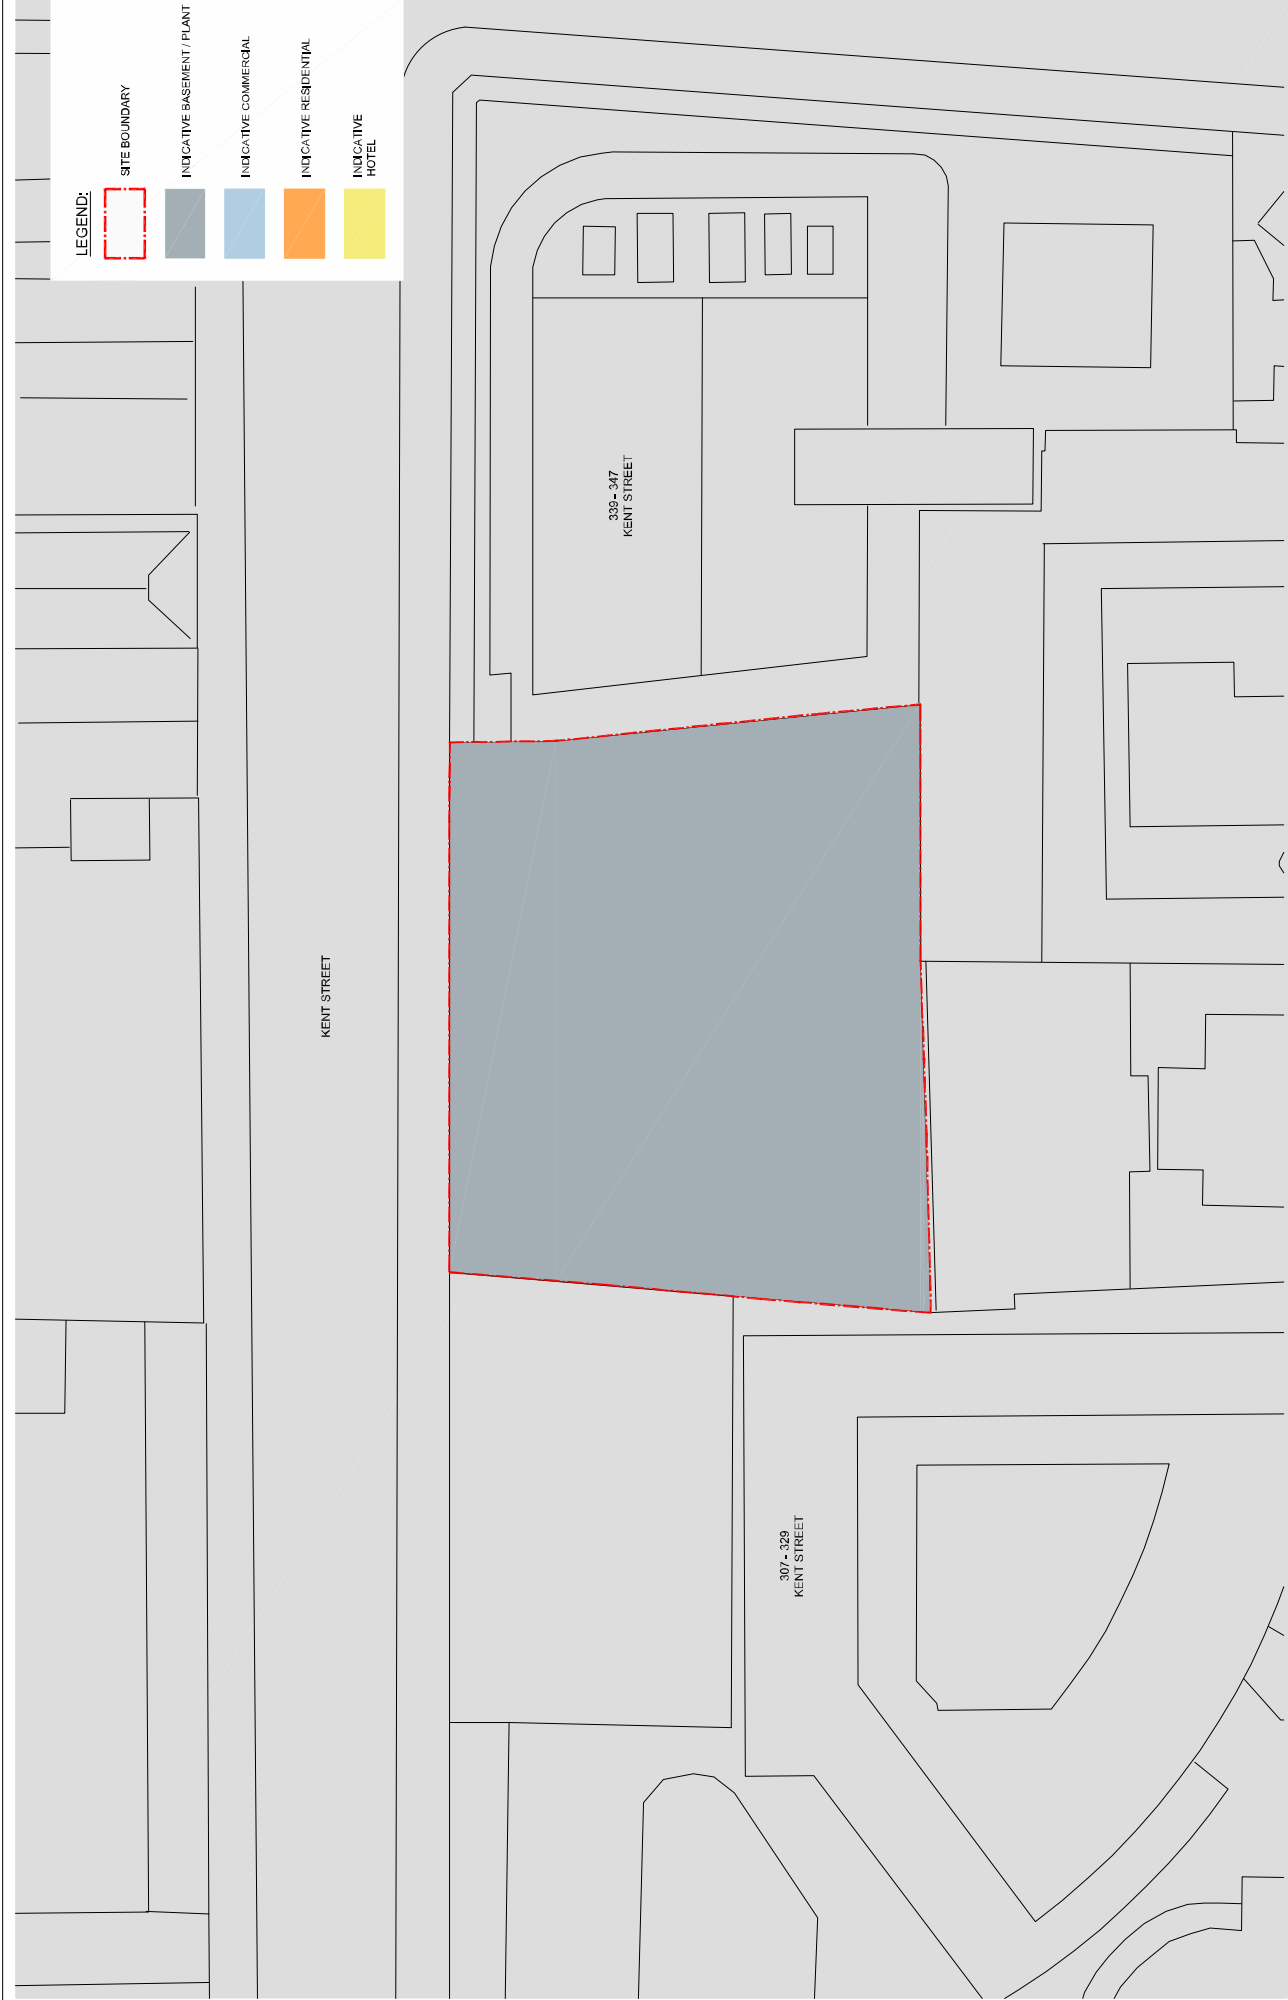

ATTACHMENT A

LEGEND:

- SITE BOUNDARY
- INDICATIVE BASEMENT / PLANT
- INDICATIVE COMMERCIAL
- INDICATIVE RESIDENTIAL
- INDICATIVE HOTEL

Rev	Desc	By	Date	Rev	Desc	By	Date	Rev	Desc	By	Date	Rev	Desc	By	Date
01	Issue for Approval	AS	14/07/2023	01	Issue for Approval	AS	14/07/2023	01	Issue for Approval	AS	14/07/2023	01	Issue for Approval	AS	14/07/2023
Client: MAYVILLE BAY PTY, LTD. Project No: 213001.00 Drawing Title: BASEMENT LEVEL PLAN - LEVELS B1 TO B3 ENVELOPE FOR APPROVAL SET Scale: 1:500 Drawn By: J. COOPER Checked By: J. COOPER Project Manager: J. COOPER															
Company: COX ARCHITECTS Address: 333 KENT STREET City: WILSON State: VIC Postcode: 3102 Phone: 03 9594 1000 Website: www.coxarchitects.com.au															
Project Location: 333 KENT STREET Development Application:															
Project No: 213001.00 Drawing No: 01 Scale: 1:500 Drawn By: J. COOPER Checked By: J. COOPER Project Manager: J. COOPER