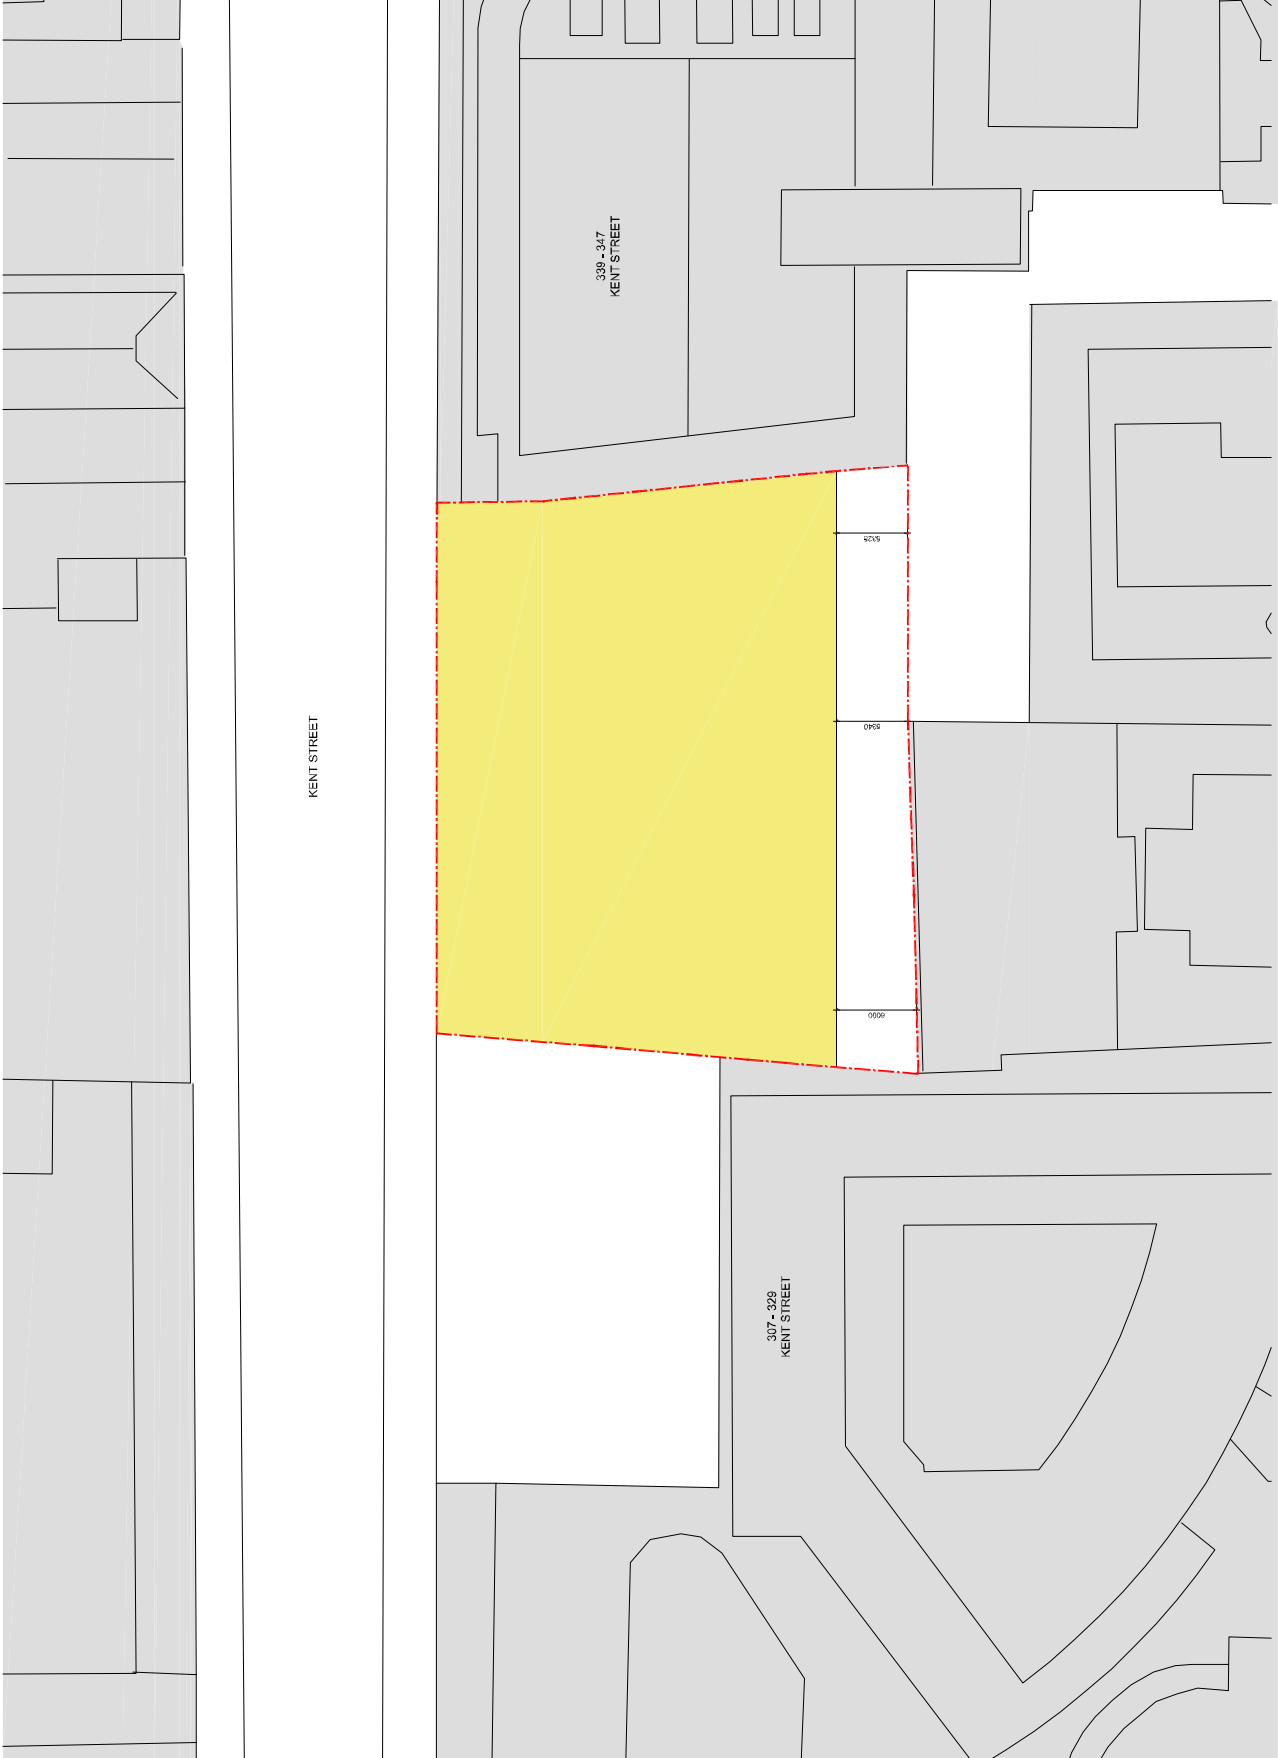

ATTACHMENT A

LEGEND:

- SITE BOUNDARY
- INDICATIVE HOTEL

Client: MAYVILLE BAY PTY, LTD. Project No: 213001.00 Scale: 1:500	Drawn: [Name] Checked: [Name] Scale: 1:500	Project No: 213001.00 Scale: 1:500	Project No: 213001.00 Scale: 1:500
Project Name: LOW RISE LEVEL PLAN LEVELS 02 TO 04 ENVELOPE FOR APPROVAL SET	Client: MAYVILLE BAY PTY, LTD. Address: 333 KENT STREET Development: Development Application	Project No: 213001.00 Scale: 1:500	Project No: 213001.00 Scale: 1:500
Client: MAYVILLE BAY PTY, LTD. Address: 333 KENT STREET Development: Development Application	Project No: 213001.00 Scale: 1:500	Project No: 213001.00 Scale: 1:500	Project No: 213001.00 Scale: 1:500
Client: MAYVILLE BAY PTY, LTD. Address: 333 KENT STREET Development: Development Application	Project No: 213001.00 Scale: 1:500	Project No: 213001.00 Scale: 1:500	Project No: 213001.00 Scale: 1:500

Cox Architecture
111/113, 115/117, 119/121 Kent Street, Sydney NSW 2000
Tel: 02 9231 1234 Fax: 02 9231 1234
www.coxarchitect.com.au